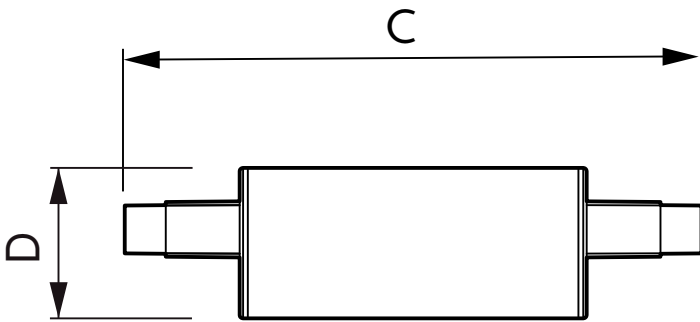

CorePro LEDlinear MV

CorePro LEDlinear ND 7.5-60W R7S 78mm840

CorePro R7S is a retrofit replacement for traditional double-ended linear R7S lamps. Its 'light all around' design delivers light just like a halogen lamp. Within the range you can choose dimmable products which have deep dimming function that enables a cozy ambience when using a dimmable fixture.

Product data

General Information		Warm Up Time to 60% Light (Nom)	
Cap-Base	R7S [R7s]	Warm Up Time to 60% Light (Nom)	0.5 s
EU RoHS compliant	Yes	Power Factor (Nom)	0.5
Nominal Lifetime (Nom)	15000 h	Voltage (Nom)	220-240 V
Switching Cycle	50000X	Temperature	
Technical Type	7.5-60W	T-Case Maximum (Nom)	104 °C
Light Technical		Controls and Dimming	
Color Code	840 [CCT of 4000K]	Dimmable	No
Luminous Flux (Nom)	1000 lm	Approval and Application	
Color Designation	Cool White (CW)	Energy Efficiency Label (EEL)	A++
Correlated Color Temperature (Nom)	4000 K	Energy Consumption kWh/1000 h	8 kWh
Luminous Efficacy (rated) (Nom)	133.33 lm/W	Product Data	
Color Consistency	<6	Full product code	871869671396900
Color Rendering Index (Nom)	80	Order product name	CorePro LEDlinear ND 7.5-60W R7S 78mm840
LLMF At End Of Nominal Lifetime (Nom)	70 %	EAN/UPC - Product	8718696713969
Operating and Electrical		Order code	929001339102
Input Frequency	50 to 60 Hz	Numerator - Quantity Per Pack	1
Power (Nom)	7.5 W	Numerator - Packs per outer box	10
Lamp Current (Nom)	70 mA	Material Nr. (12NC)	929001339102
Wattage Equivalent	60 W	Net Weight (Piece)	0.045 kg
Starting Time (Nom)	0.5 s		

CorePro LEDlinear MV

Dimensional drawing

Linear 220V 8-60W 806lm 4000K R7S ND

Product	D	C
CorePro LEDlinear ND 7.5-60W R7S 78mm840	29 mm	78 mm

Photometric data

CorePro LEDlinear MV 60W R7S 840 Linear

CorePro LEDlinear MV 60W R7S 840 Linear