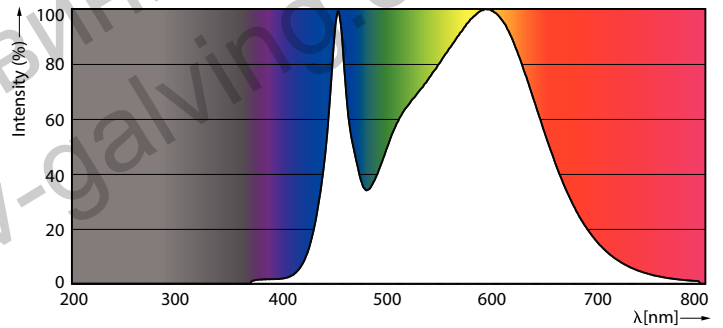

Product data

General Information		Warm Up Time to 60% Light (Nom)	
Cap-Base	R7S [R7s]	Warm Up Time to 60% Light (Nom)	0.5 s
EU RoHS compliant	Yes	Power Factor (Nom)	0.5
Nominal Lifetime (Nom)	15000 h	Voltage (Nom)	220-240 V
Switching Cycle	50000X	Temperature	
Technical Type	7.5-60W	T-Case Maximum (Nom)	104 °C
Light Technical		Controls and Dimming	
Color Code	840 [CCT of 4000K]	Dimmable	No
Luminous Flux (Nom)	1000 lm	Approval and Application	
Color Designation	Cool White (CW)	Energy Efficiency Label (EEL)	A++
Correlated Color Temperature (Nom)	4000 K	Energy Consumption kWh/1000 h	8 kWh
Luminous Efficacy (rated) (Nom)	133.33 lm/W	Product Data	
Color Consistency	<6	Full product code	871869671396900
Color Rendering Index (Nom)	80	Order product name	CorePro LEDlinear ND 7.5-60W R7S 78mm840
LLMF At End Of Nominal Lifetime (Nom)	70 %	EAN/UPC - Product	8718696713969
Operating and Electrical		Order code	929001339102
Input Frequency	50 to 60 Hz	Numerator - Quantity Per Pack	1
Power (Nom)	7.5 W	Numerator - Packs per outer box	10
Lamp Current (Nom)	70 mA	Material Nr. (12NC)	929001339102
Wattage Equivalent	60 W	Net Weight (Piece)	0.045 kg
Starting Time (Nom)	0.5 s		

CorePro LEDlinear MV

Dimensional drawing

Linear 220V 8-60W 806lm 4000K R7S ND

Product	D	C
CorePro LEDlinear ND 7.5-60W R7S 78mm840	29 mm	78 mm

Photometric data

CorePro LEDlinear MV 60W R7S 840 Linear

CorePro LEDlinear MV 60W R7S 840 Linear