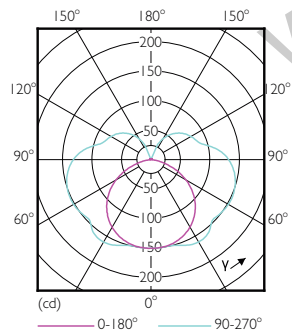

Product data

General Information		Warm Up Time to 60% Light (Nom)	
Cap-Base	R7S [R7s]	Warm Up Time to 60% Light (Nom)	0.5 s
EU RoHS compliant	Yes	Power Factor (Nom)	0.5
Nominal Lifetime (Nom)	15000 h	Voltage (Nom)	220-240 V
Switching Cycle	50000X	Temperature	
Technical Type	7.5-60W	T-Case Maximum (Nom)	104 °C
Light Technical		Controls and Dimming	
Color Code	840 [CCT of 4000K]	Dimmable	No
Luminous Flux (Nom)	1000 lm	Approval and Application	
Color Designation	Cool White (CW)	Energy Efficiency Label (EEL)	A++
Correlated Color Temperature (Nom)	4000 K	Energy Consumption kWh/1000 h	8 kWh
Luminous Efficacy (rated) (Nom)	133.33 lm/W	Product Data	
Color Consistency	<6	Full product code	871869671396900
Color Rendering Index (Nom)	80	Order product name	CorePro LEDlinear ND 7.5-60W R7S 78mm840
LLMF At End Of Nominal Lifetime (Nom)	70 %	EAN/UPC - Product	8718696713969
Operating and Electrical		Order code	929001339102
Input Frequency	50 to 60 Hz	Numerator - Quantity Per Pack	1
Power (Nom)	7.5 W	Numerator - Packs per outer box	10
Lamp Current (Nom)	70 mA	Material Nr. (12NC)	929001339102
Wattage Equivalent	60 W	Net Weight (Piece)	0.045 kg
Starting Time (Nom)	0.5 s		

CorePro LEDlinear MV

Dimensional drawing

Linear 220V 8-60W 806lm 4000K R7S ND

Product	D	C
CorePro LEDlinear ND 7.5-60W R7S 78mm840	29 mm	78 mm

Photometric data

CorePro LEDlinear MV 60W R7S 840 Linear

CorePro LEDlinear MV 60W R7S 840 Linear