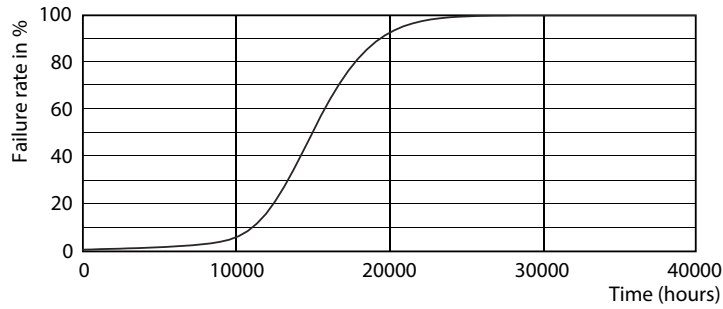

CorePro LEDlinear MV

Lifetime

LEDbulb 60W E14 827 FR B38